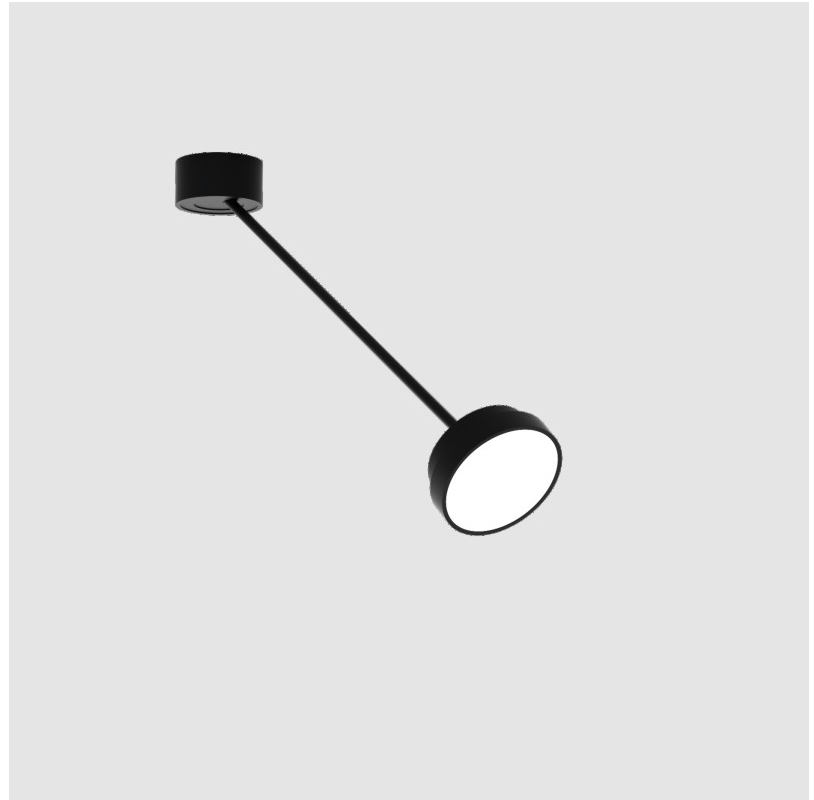

GENERAL

Series: Sign Diva Dancer
Subseries: Sign Diva Dancer Korona
Partner: Prolicht
Division: Architectural
Installation: Suspension
Product Type: Pendant
Mounting Location: Ceiling
Light Distribution: Adjustable

PHYSICAL

Shape: Round
Diameter (mm): 200
Diameter (in): 7 7/8
Height (mm): 870
Depth (mm): 86
Height (in): 34 1/4
Depth (in): 3 3/8
Weight (kg): 2.09
Weight (lbs): 4.607

Diffuser: PMMA - Opal / Micro-Prism / Sparkling Secret / Vintage Industrial

Fixture Finish: SSR / BKV / CWI / CRY / HAB / UFT / ITA / RUA / FTG / MYG / LOD / PUS / FRO / FUP / KIA / POP / BLS / SPG / MEY / GOH / CHC / COM / ABZ / JAG / OBR / MOS / ROR

Fixture Material: PMMA / Extruded Aluminum / Steel

ELECTRICAL

Lamp Type: LED (Zhaga Standard)
Input Wattage (W): 11
Total Output Wattage (W): 10
Dimming: Tri-Mode (Non-Dimming and Phase Dimming (120Vac only) and 0-10V Dimming)
Driver Included: Yes
Driver Location: Integrated
Driver Type: Constant Current - Universal
Driver Class: Class 2
Input Voltage (V): 120 - 277
Constant Current (MA): 350

LED

Color Temperature (*K): 2700 / 3000 / 3500 / 4000
Max. Delivered Lumen (lm): 860 / 1080 / 1088 / 1110
CRI: >90 CRI
Lamp Life (hrs): 50000

OPTICAL

Adjustability: Rotational Canopy 170°; Tilting Canopy ±50°; Tilting Head ±90°

RATINGS AND CERTIFICATIONS

Certified By: Certified for North American Standards
IP rating: IP20