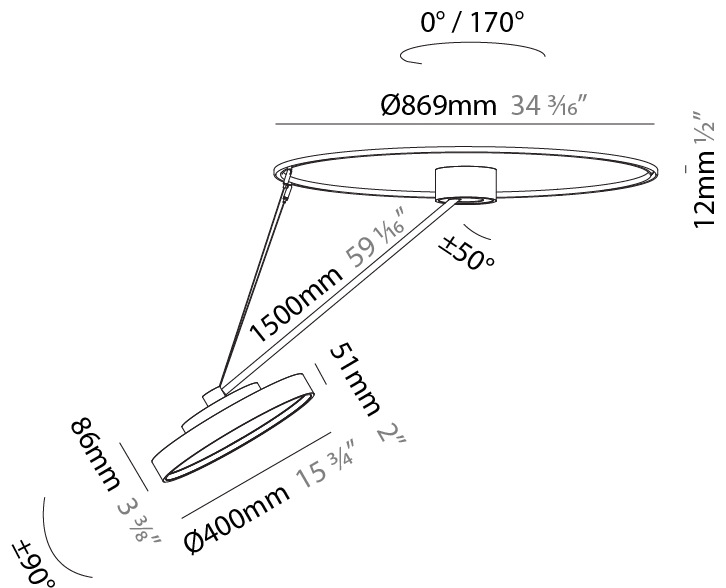

GENERAL

Series: Sign Diva Dancer
Subseries: Sign Diva Dancer Korona
Partner: Prolicht
Division: Architectural
Installation: Suspension
Product Type: Pendant
Mounting Location: Ceiling
Light Distribution: Adjustable

PHYSICAL

Shape: Round
Diameter (mm): 400
Diameter (in): 15 3/4
Height (mm): 1620
Height (in): 63 3/4
Weight (kg): 5
Weight (lbs): 11
Diffuser: PMMA - Opal / Micro-Prism / Sparkling Secret / Vintage Industrial
Fixture Finish: SSR / BKV / CWI / CRY / HAB / UFT / ITA / RUA / FTG / MYG / LOD / PUS / FRO / FUP / KIA / POP / BLS / SPG / MEY / GOH / CHC / COM / ABZ / JAG / OBR / MOS / ROR
Fixture Material: PMMA / Extruded Aluminum / Steel

ELECTRICAL

Lamp Type: LED (Zhaga Standard)
Input Wattage (W): 17.0
Total Output Wattage (W): 15.4
Dimming: Tri-Mode (Non-Dimming and Phase Dimming (120Vac only) and 0-10V Dimming)
Driver Included: Yes
Driver Location: Integrated
Driver Type: Constant Current - Universal
Driver Class: Class 2
Input Voltage (V): 120 - 277
Constant Current (MA): 500

LED

Color Temperature (°K): 2700 / 3000 / 3500 / 4000
Max. Delivered Lumen (lm): 1807 / 1943 / 1951 / 1991
Nominal Lumen (lm): 2250 / 2420 / 2430 / 2480
CRI: >90 CRI
Lamp Life (hrs): 50000

OPTICAL

Adjustability: Rotational Canopy 170°; Tilting Canopy ±50°; Tilting Head ±90°

RATINGS AND CERTIFICATIONS

Certified By: Certified for North American Standards
IP rating: IP20