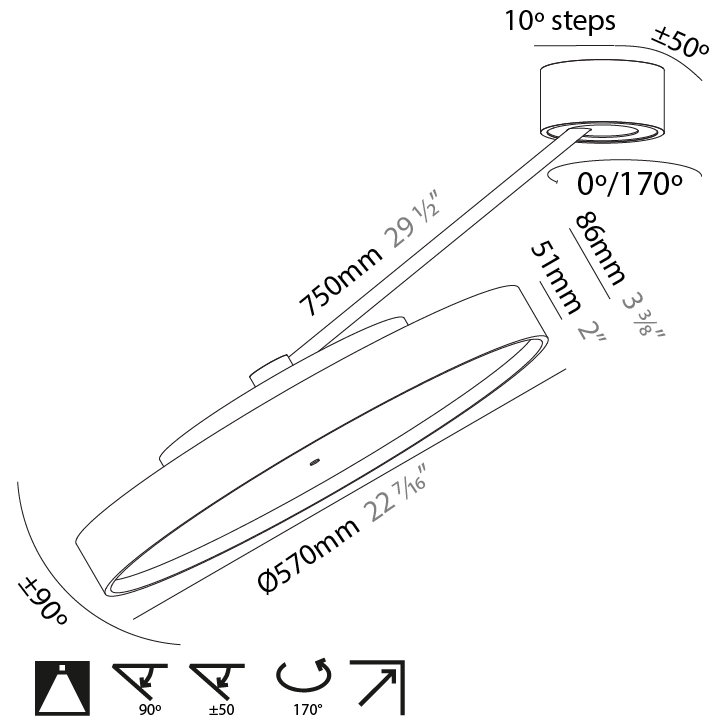

GENERAL

Series: Sign Diva Dancer
Subseries: Sign Diva Dancer Korona
Partner: Prolicht
Division: Architectural
Installation: Suspension
Product Type: Pendant
Mounting Location: Ceiling
Light Distribution: Adjustable

PHYSICAL

Shape: Round
Diameter (mm): 570
Diameter (in): 22 7/16
Height (mm): 870
Depth (mm): 86
Height (in): 34 1/4
Depth (in): 3 3/8
Weight (kg): 5
Weight (lbs): 11.023

Diffuser: PMMA - Opal / Micro-Prism / Sparkling Secret / Vintage Industrial

Fixture Finish: SSR / BKV / CWI / CRY / HAB / UFT / ITA / RUA / FTG / MYG / LOD / PUS / FRO / FUP / KIA / POP / BLS / SPG / MEY / GOH / CHC / COM / ABZ / JAG / OBR / MOS / ROR

Fixture Material: PMMA / Extruded Aluminum / Steel

ELECTRICAL

Lamp Type: LED (Zhaga Standard)
Input Wattage (W): 52.8
Total Output Wattage (W): 47.52
Dimming: Tri-Mode (Non-Dimming and Phase Dimming (120Vac only) and 0-10V Dimming)
Driver Included: Yes
Driver Location: Integrated
Driver Type: Constant Current - Universal
Driver Class: Class 2
Input Voltage (V): 120 - 277
Constant Current (MA): 350

LED

Color Temperature (*K): 2700 / 3000 / 3500 / 4000
Max. Delivered Lumen (lm): 5060 / 6320 / 6448 / 6580
CRI: >90 CRI
Lamp Life (hrs): 50000

OPTICAL

Adjustability: Rotational Canopy 170°; Tilting Canopy ±50°; Tilting Head ±90°

RATINGS AND CERTIFICATIONS

Certified By: Certified for North American Standards
IP rating: IP20