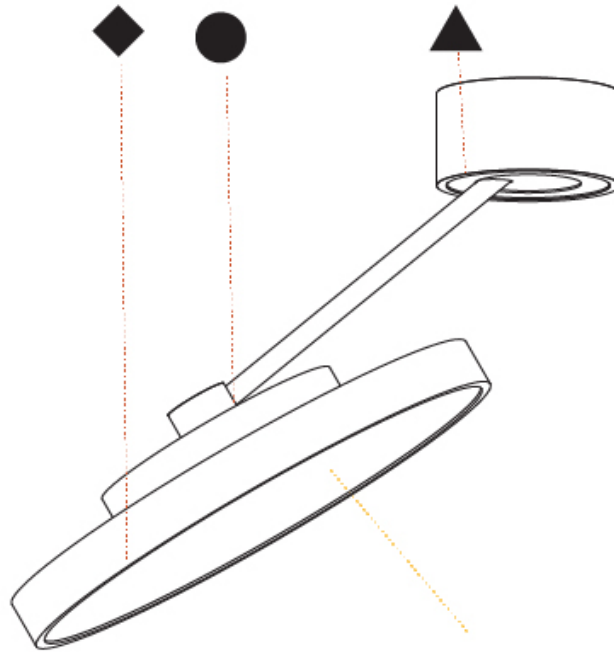

RATINGS AND CERTIFICATIONS

Certified By: Certified for North American Standards
 IP rating: IP20

SIGN DIVA DANCER KORONA SUSPENSION

A300045-

PROJECT
TYPE
SPECIFIER
QUANTITY
DATE

A

SIGN DIVA DANCER KORONA SUSPENSION