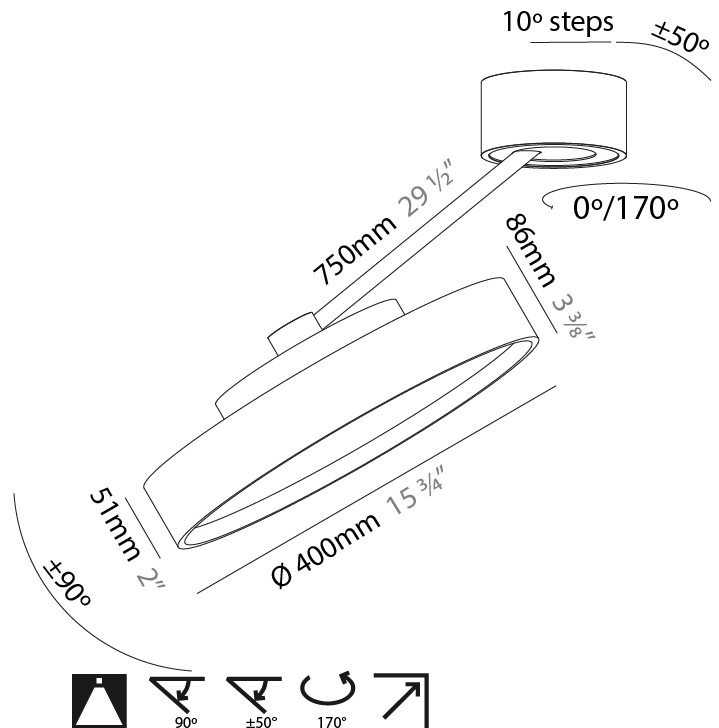

GENERAL

Series: Sign Diva Dancer
Subseries: Sign Diva Dancer Korona
Partner: Prolicht
Division: Architectural
Installation: Suspension
Product Type: Pendant
Mounting Location: Ceiling
Light Distribution: Adjustable

PHYSICAL

Shape: Round
Diameter (mm): 400
Diameter (in): 15 3/4
Height (mm): 870
Depth (mm): 86
Height (in): 34 1/4
Depth (in): 3 3/8
Weight (kg): 3.5
Weight (lbs): 7.716

Diffuser: PMMA - Opal / Micro-Prism / Sparkling Secret / Vintage Industrial

Fixture Finish: SSR / BKV / CWI / CRY / HAB / UFT / ITA / RUA / FTG / MYG / LOD / PUS / FRO / FUP / KIA / POP / BLS / SPG / MEY / GOH / CHC / COM / ABZ / JAG / OBR / MOS / ROR

Fixture Material: PMMA / Extruded Aluminum / Steel

ELECTRICAL

Lamp Type: LED (Zhaga Standard)
Input Wattage (W): 17.9
Total Output Wattage (W): 16
Dimming: Tri-Mode (Non-Dimming and Phase Dimming (120Vac only) and 0-10V Dimming)
Driver Included: Yes
Driver Location: Integrated
Driver Type: Constant Current - Universal
Driver Class: Class 2
Input Voltage (V): 120 - 277
Constant Current (MA): 500

LED

Color Temperature (*K): 2700 / 3000 / 3500 / 4000
Max. Delivered Lumen (lm): 1870 / 2340 / 2372 / 2420
CRI: >90 CRI
Lamp Life (hrs): 50000

OPTICAL

Adjustability: Rotational Canopy 170°; Tilting Canopy ±50°; Tilting Head ±90°

RATINGS AND CERTIFICATIONS

Certified By: Certified for North American Standards
IP rating: IP20