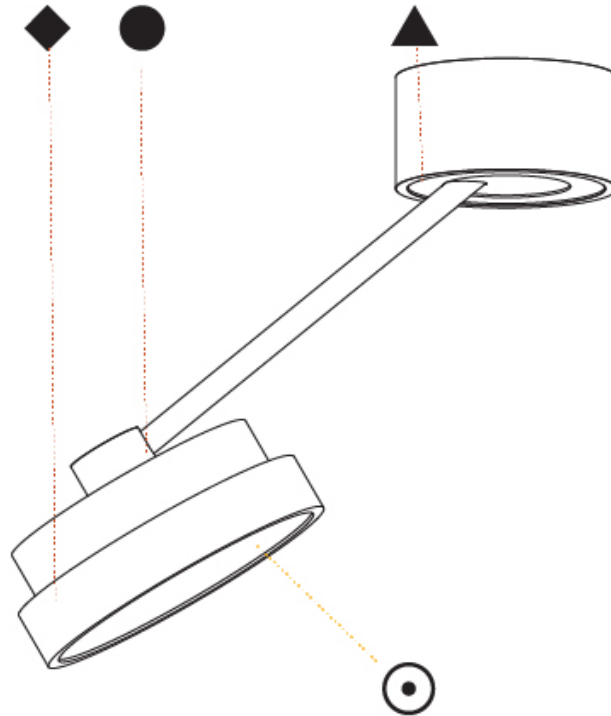

RATINGS AND CERTIFICATIONS

Certified By: Certified for North American Standards
IP rating: IP20

SIGN DIVA DANCER KORONA SUSPENSION

A300043-

PROJECT	_____
TYPE	_____
SPECIFIER	_____
QUANTITY	_____
DATE	_____