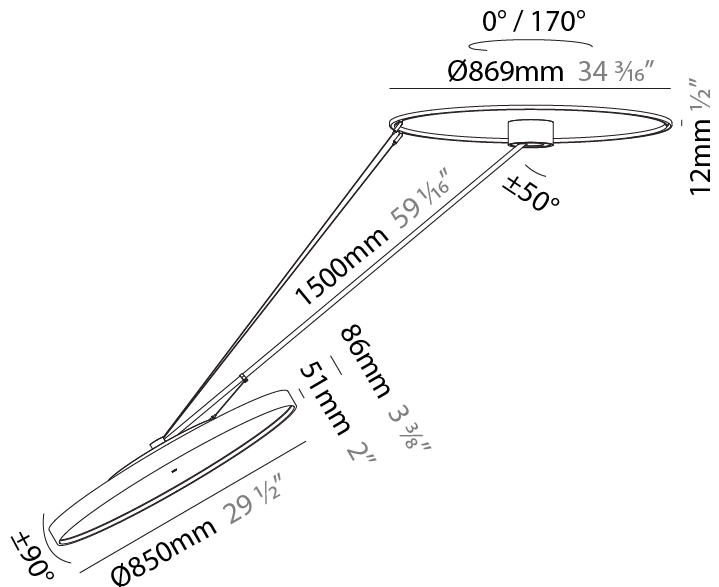

GENERAL

Series: Sign Diva Dancer
Subseries: Sign Diva Dancer Korona
Partner: Prolicht
Division: Architectural
Installation: Suspension
Product Type: Pendant
Mounting Location: Ceiling
Light Distribution: Adjustable

PHYSICAL

Shape: Round
Diameter (mm): 850
Diameter (in): 33 7/16
Height (mm): 1620
Height (in): 63 3/4
Weight (kg): 11.67
Weight (lbs): 25.67
Diffuser: PMMA - Opal / Micro-Prism / Sparkling Secret / Vintage Industrial
Fixture Finish: SSR / BKV / CWI / CRY / HAB / UFT / ITA / RUA / FTG / MYG / LOD / PUS / FRO / FUP / KIA / POP / BLS / SPG / MEY / GOH / CHC / COM / ABZ / JAG / OBR / MOS / ROR
Fixture Material: PMMA / Extruded Aluminum / Steel

ELECTRICAL

Lamp Type: LED (Zhaga Standard)
Input Wattage (W): 96.8
Total Output Wattage (W): 76.8
Dimming: Tri-Mode (Non-Dimming and Phase Dimming (120Vac only) and 0-10V Dimming)
Driver Included: Yes
Driver Location: Integrated
Driver Type: Constant Current - Universal
Driver Class: Class 2
Input Voltage (V): 120 - 277
Constant Current (MA): 600

LED

Color Temperature (°K): 2700 / 3000 / 4000
Max. Delivered Lumen (lm): 11160 / 11388 / 11620
CRI: >90 CRI
Lamp Life (hrs): 50000

OPTICAL

Adjustability: Rotational Canopy 170°; Tilting Canopy ±50°; Tilting Head ±90°

RATINGS AND CERTIFICATIONS

Certified By: Certified for North American Standards
IP rating: IP20