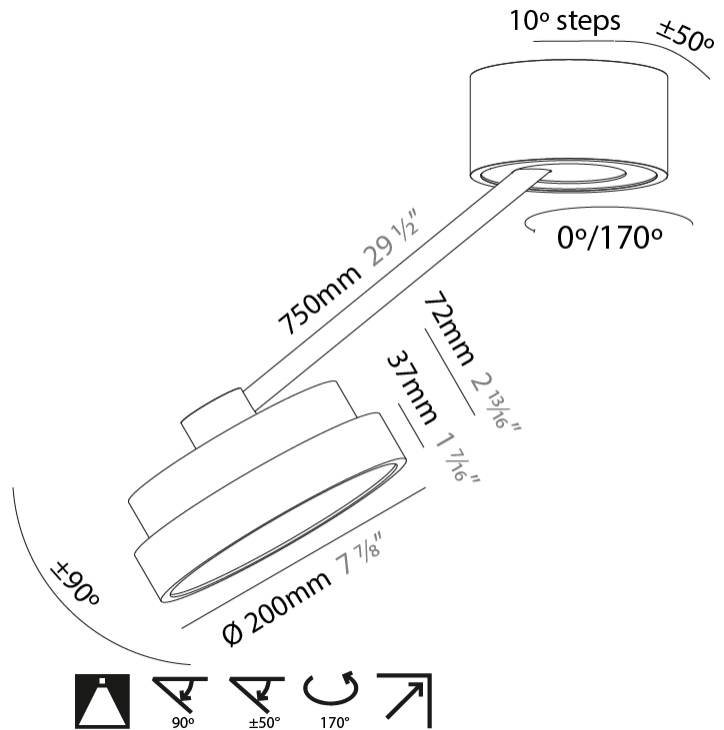

GENERAL

Series: Sign Diva Dancer
Subseries: Sign Diva Dancer Korona
Partner: Prolicht
Division: Architectural
Installation: Suspension
Product Type: Pendant
Mounting Location: Ceiling
Light Distribution: Adjustable

PHYSICAL

Shape: Round
Diameter (mm): 200
Diameter (in): 7 7/8
Height (mm): 870
Depth (mm): 86
Height (in): 34 1/4
Depth (in): 3 3/8
Weight (kg): 2.09
Weight (lbs): 4.607

Diffuser: PMMA - Opal / Micro-Prism / Sparkling Secret / Vintage Industrial

Fixture Finish: SSR / BKV / CWI / CRY / HAB / UFT / ITA / RUA / FTG / MYG / LOD / PUS / FRO / FUP / KIA / POP / BLS / SPG / MEY / GOH / CHC / COM / ABZ / JAG / OBR / MOS / ROR

Fixture Material: PMMA / Extruded Aluminum / Steel

ELECTRICAL

Lamp Type: LED (Zhaga Standard)
Input Wattage (W): 11
Total Output Wattage (W): 10
Dimming: Tri-Mode (Non-Dimming and Phase Dimming (120Vac only) and 0-10V Dimming)
Driver Included: Yes
Driver Location: Integrated
Driver Type: Constant Current - Universal
Driver Class: Class 2
Input Voltage (V): 120 - 277
Constant Current (MA): 350

LED

Color Temperature (*K): 2700 / 3000 / 3500 / 4000
Max. Delivered Lumen (lm): 860 / 1080 / 1088 / 1110
CRI: >90 CRI
Lamp Life (hrs): 50000

OPTICAL

Adjustability: Rotational Canopy 170°; Tilting Canopy ±50°; Tilting Head ±90°

RATINGS AND CERTIFICATIONS

Certified By: Certified for North American Standards
IP rating: IP20