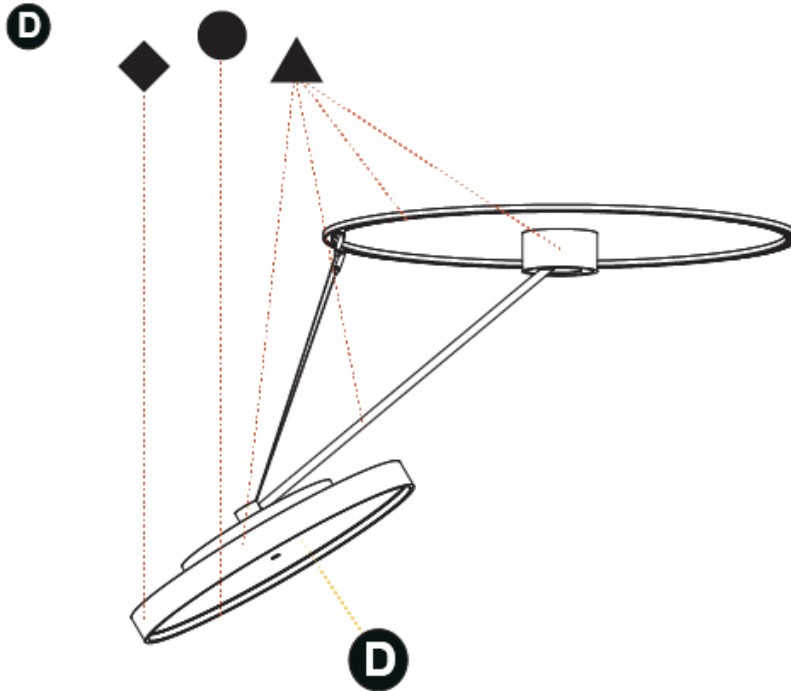

SIGN DIVA DANCER KORONA SUSPENSION

A30880-

PROJECT
TYPE
SPECIFIER
QUANTITY
DATE