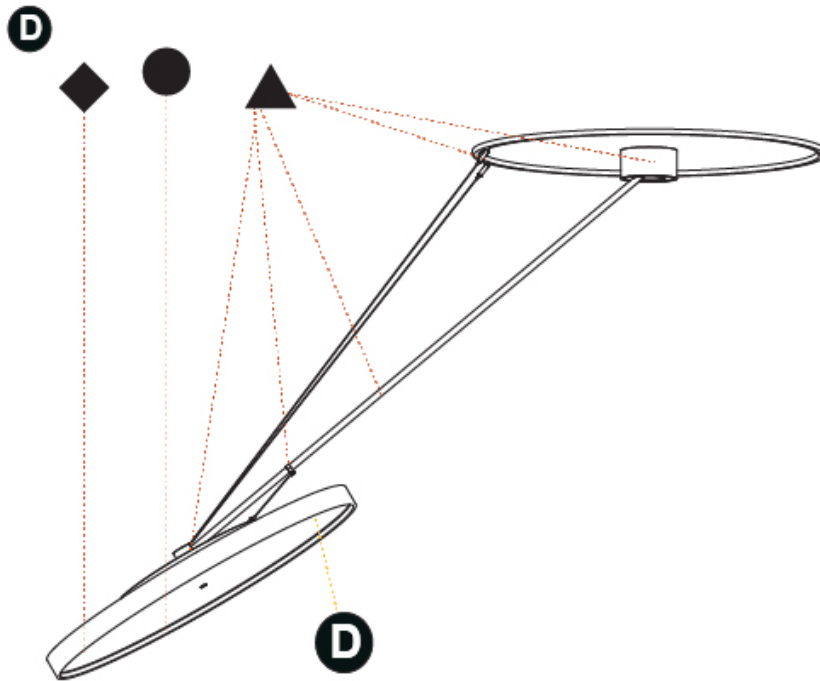

SIGN DIVA DANCER KORONA SUSPENSION

A30882-

PROJECT
TYPE
SPECIFIER
QUANTITY
DATE