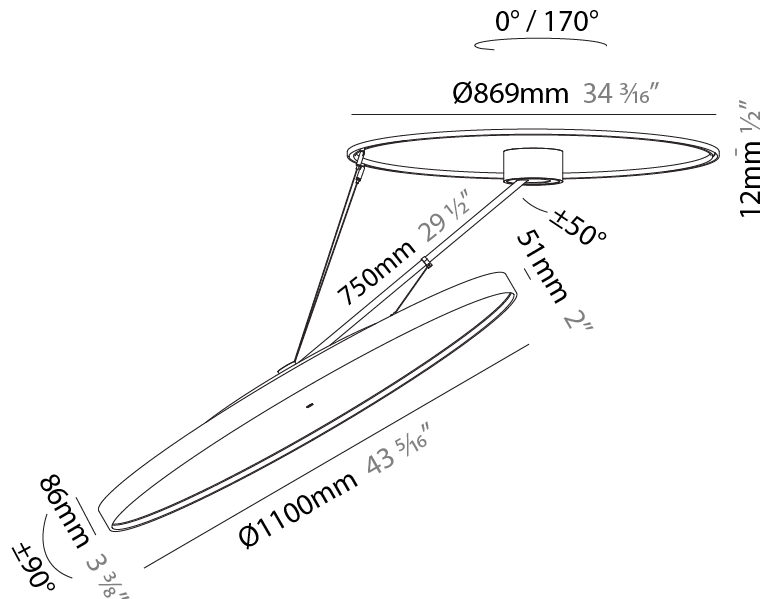

GENERAL

Series: Sign Diva Dancer
Subseries: Sign Diva Dancer Korona
Partner: Prolicht
Division: Architectural
Installation: Suspension
Product Type: Pendant
Mounting Location: Ceiling
Light Distribution: Adjustable

PHYSICAL

Shape: Round
Diameter (mm): 1100
Diameter (in): 43 5/16
Height (mm): 870
Height (in): 34 1/4
Weight (kg): 16.1
Weight (lbs): 35.42
Diffuser: PMMA - Opal / Micro-Prism / Sparkling Secret / Vintage Industrial
Fixture Finish: SSR / BKV / CWI / CRY / HAB / UFT / ITA / RUA / FTG / MYG / LOD / PUS / FRO / FUP / KIA / POP / BLS / SPG / MEY / GOH / CHC / COM / ABZ / JAG / OBR / MOS / ROR
Fixture Material: PMMA / Extruded Aluminum / Steel

ELECTRICAL

Lamp Type: LED (Zhaga Standard)
Input Wattage (W): 169.4
Total Output Wattage (W): 135
Dimming: Tri-Mode (Non-Dimming and Phase Dimming (120Vac only) and 0-10V Dimming)
Driver Included: Yes
Driver Location: Integrated
Driver Type: Constant Current - Universal
Driver Class: Class 2
Input Voltage (V): 120 - 277
Constant Current (MA): 350

LED

Color Temperature (°K): 2700 / 3000 / 4000
Max. Delivered Lumen (lm): 19520 / 19933 / 20340
CRI: >90 CRI
Lamp Life (hrs): 50000

OPTICAL

Adjustability: Rotational Canopy 170°; Tilting Canopy ±50°; Tilting Head ±90°

RATINGS AND CERTIFICATIONS

Certified By: Certified for North American Standards
IP rating: IP20