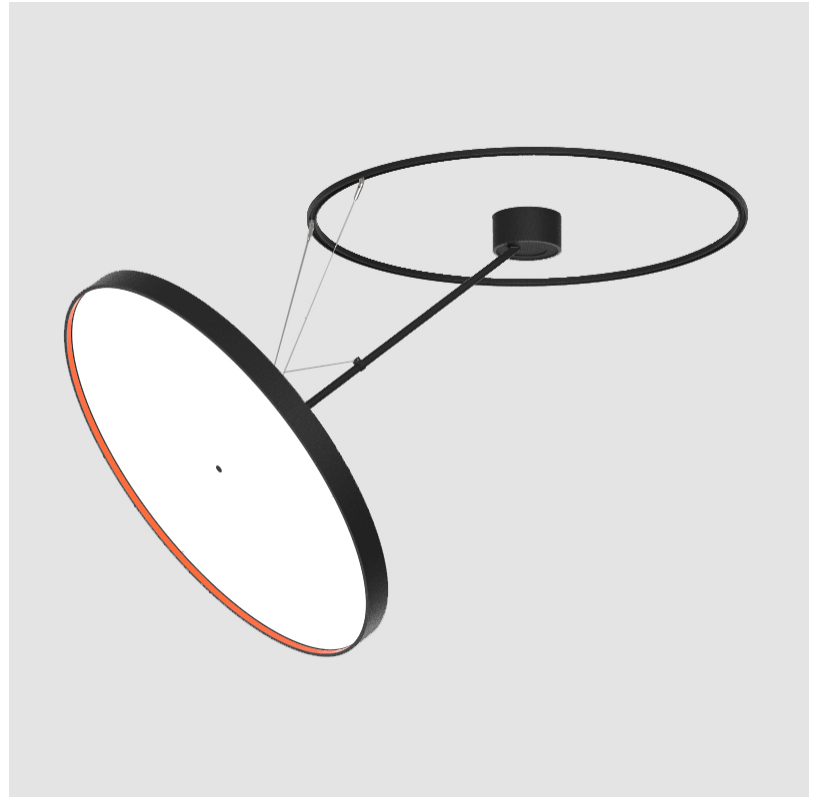

GENERAL

Series: Sign Diva Dancer
Subseries: Sign Diva Dancer Korona
Partner: Prolicht
Division: Architectural
Installation: Suspension
Product Type: Pendant
Mounting Location: Ceiling
Light Distribution: Adjustable

PHYSICAL

Shape: Round
Diameter (mm): 850
Diameter (in): 33 7/16
Height (mm): 870
Height (in): 34 1/4
Weight (kg): 10.5
Weight (lbs): 23.1
Diffuser: PMMA - Opal / Micro-Prism / Sparkling Secret / Vintage Industrial
Fixture Finish: SSR / BKV / CWI / CRY / HAB / UFT / ITA / RUA / FTG / MYG / LOD / PUS / FRO / FUP / KIA / POP / BLS / SPG / MEY / GOH / CHC / COM / ABZ / JAG / OBR / MOS / ROR
Fixture Material: PMMA / Extruded Aluminum / Steel

ELECTRICAL

Lamp Type: LED (Zhaga Standard)
Input Wattage (W): 96.8
Total Output Wattage (W): 76.8
Dimming: Tri-Mode (Non-Dimming and Phase Dimming (120Vac only) and 0-10V Dimming)
Driver Included: Yes
Driver Location: Integrated
Driver Type: Constant Current - Universal
Driver Class: Class 2
Input Voltage (V): 120 - 277
Constant Current (MA): 600

LED

Color Temperature (°K): 2700 / 3000 / 4000
Max. Delivered Lumen (lm): 11160 / 11388 / 11620
CRI: >90 CRI
Lamp Life (hrs): 50000

OPTICAL

Adjustability: Rotational Canopy 170°; Tilting Canopy ±50°; Tilting Head ±90°

RATINGS AND CERTIFICATIONS

Certified By: Certified for North American Standards
IP rating: IP20